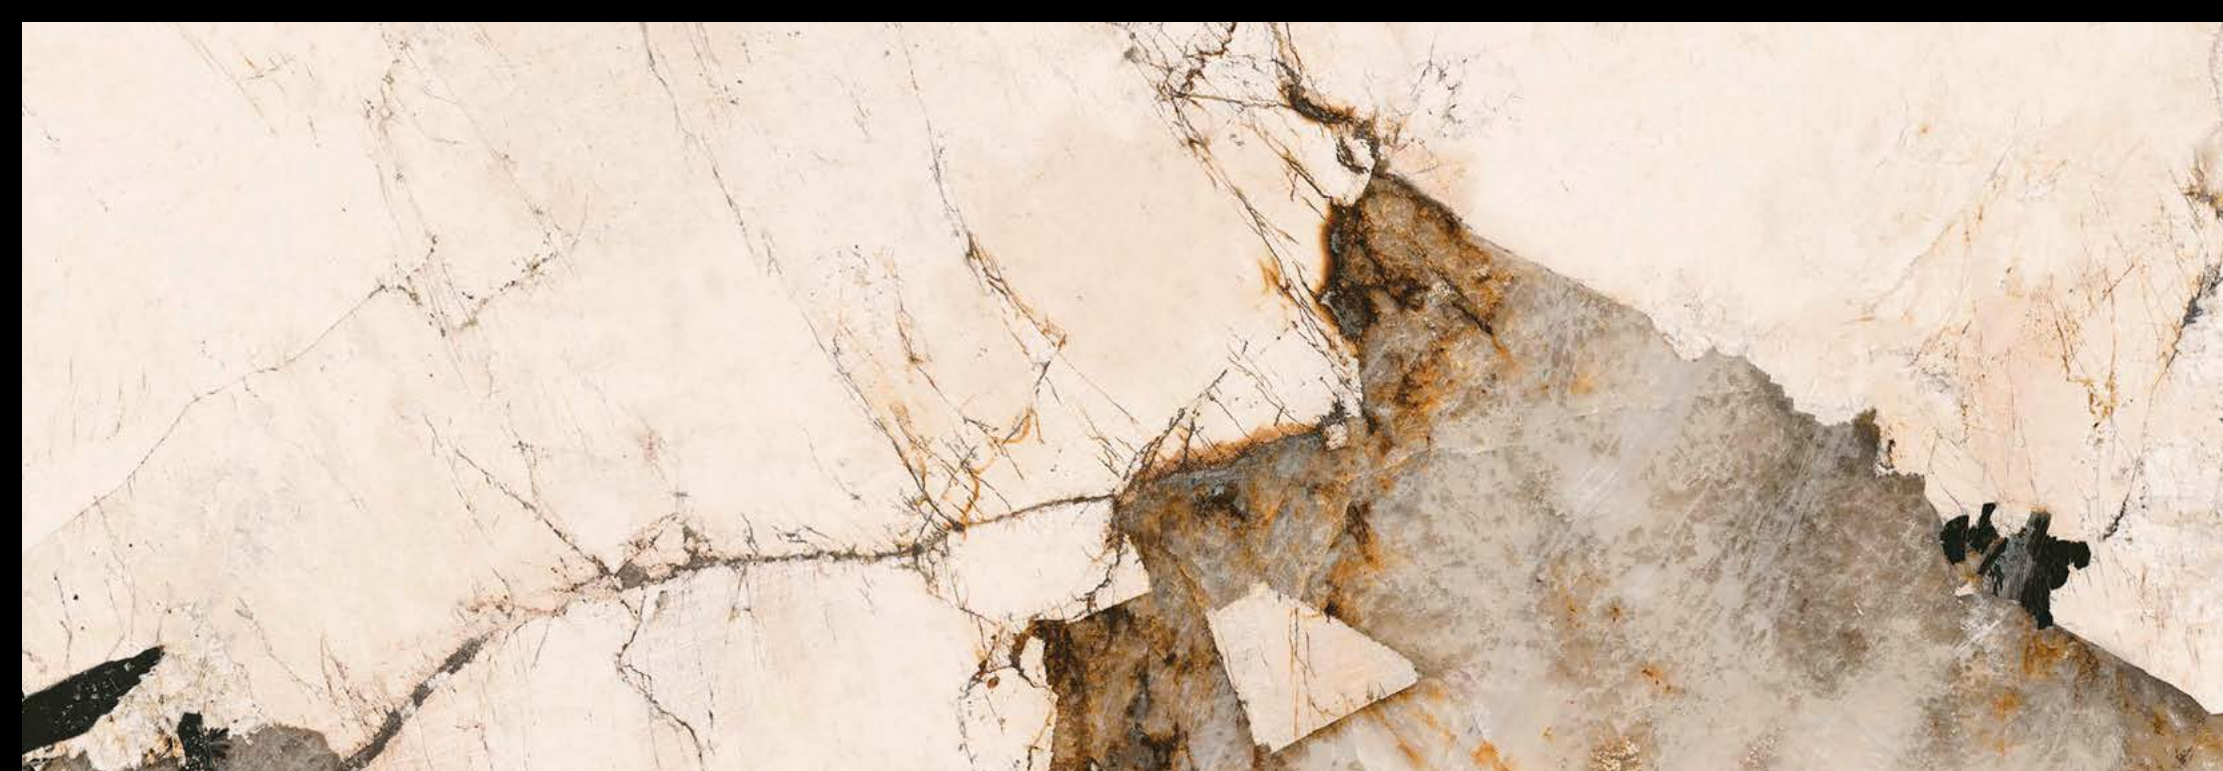

Keramik Corcovado