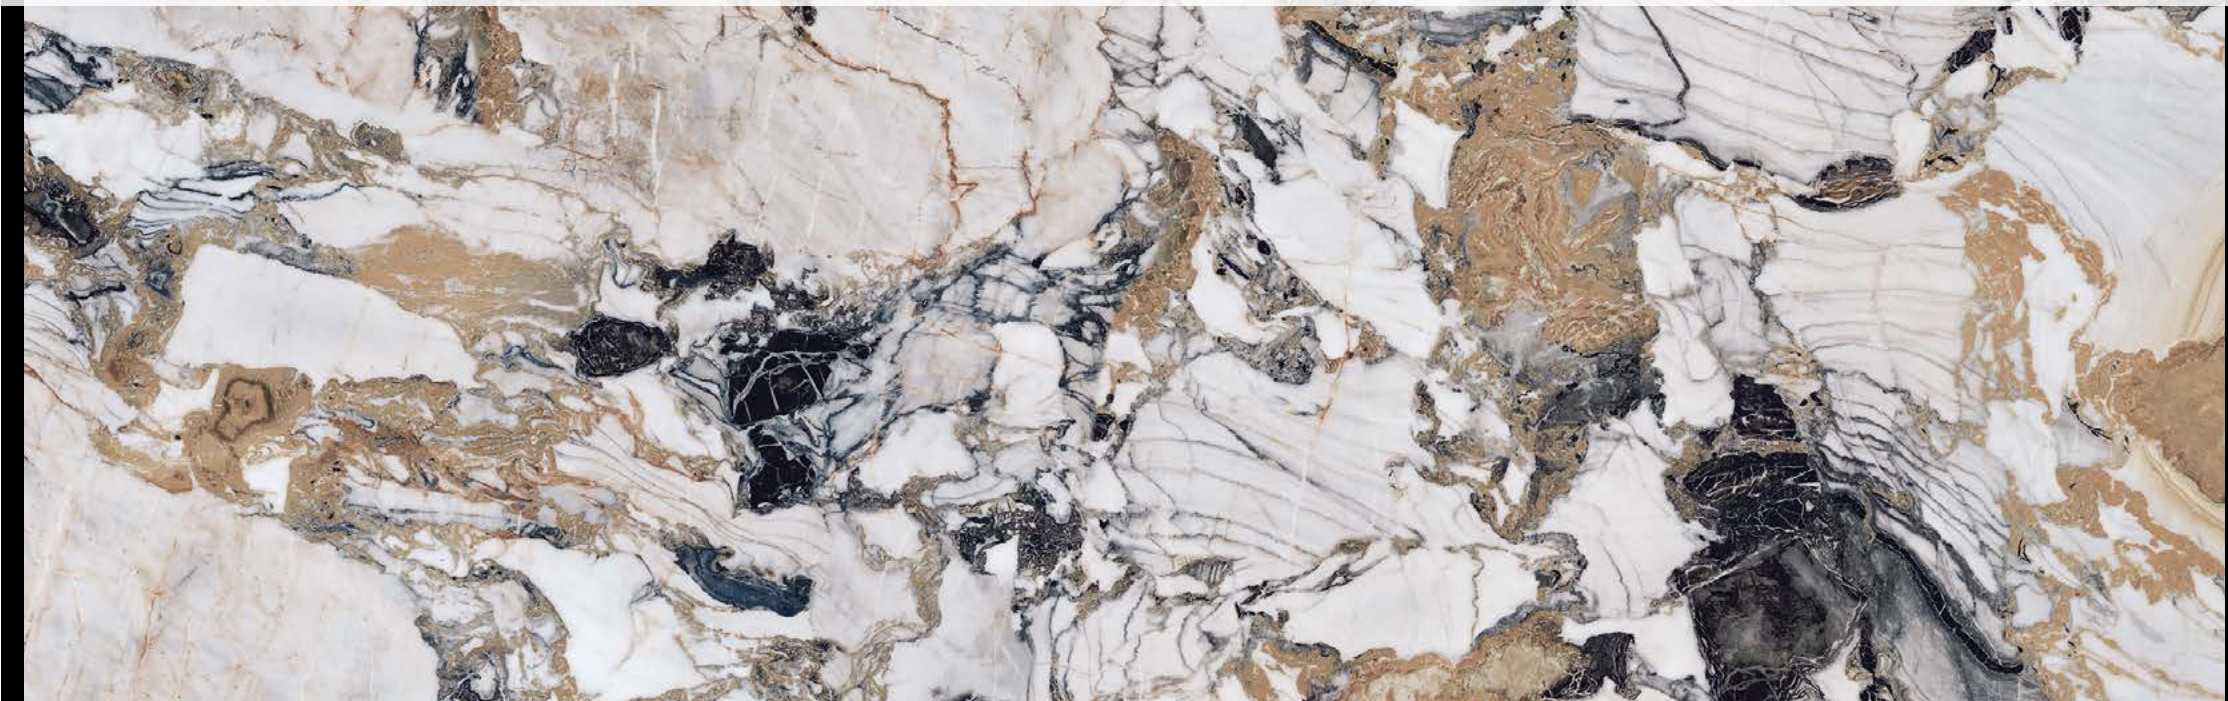

Keramik Makalu